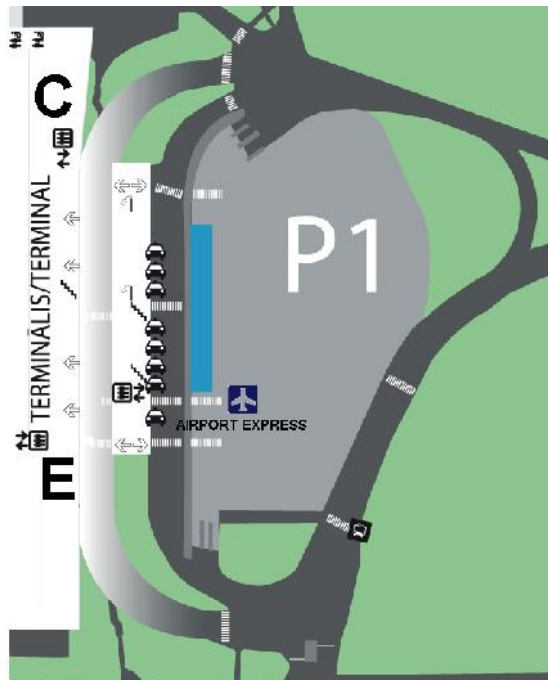

Airport Express operates every day starting at 4:25 a.m. from Hotel Riga (Old Town) and 5:30 a.m. from Riga International Airport, and the last one departs at 00:35 a.m. from Riga International Airport.

At the Riga International Airport the shuttle bus stops in front of the exit E of the arrivals hall.

The bus serves the route between Riga International Airport and Riga City Centre with the following stops:

Stops	Places in the vicinity
Islande Hotel (Kipsalas street)	<ul style="list-style-type: none"> International Exhibition Center Bura Hotel
Maritim Park Hotel Riga (Slokas street)	<ul style="list-style-type: none"> Slokas O.K. Hotel
Hotel Riga (Aspazijas boulevard)	<ul style="list-style-type: none"> FG Royal Hotel Old City Boutique Hotel Boutique Hotel Man-tess Hotel Vecriga Hotel Konventa Seta Ekes Konvents Hotel Green Apple Hostel Radi un Draugi Hotel Riga Student Hostel